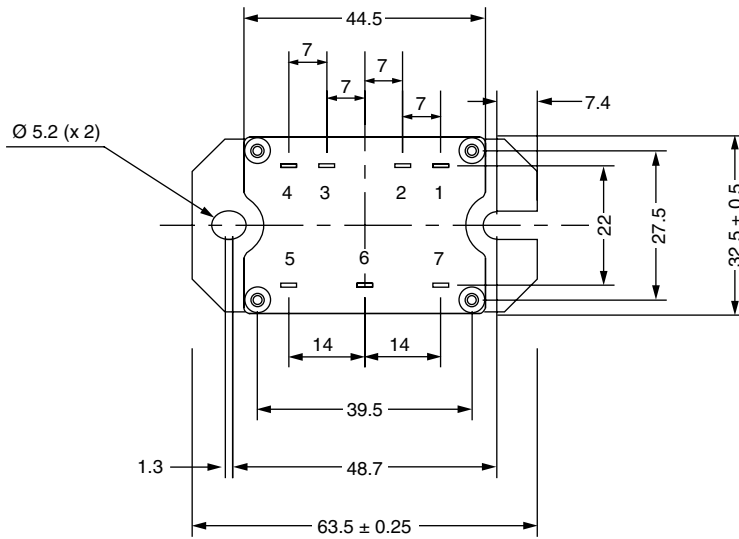

MTP Flat and Round Pin

DIMENSIONS FOR MTP WITH FLAT PIN in millimeters

Outline Dimensions

Vishay High Power Products MTP Flat and Round Pin

DIMENSIONS FOR MTP WITH ROUND PIN in millimeters

Electrical circuit