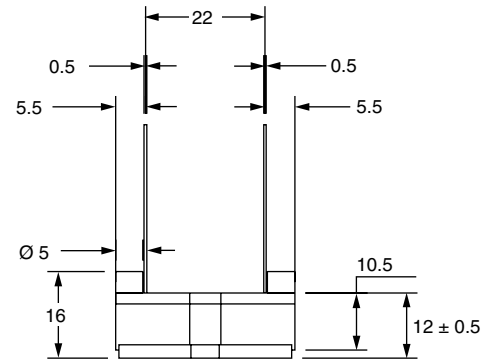

MTP Flat and Round Pin

DIMENSIONS FOR MTP WITH FLAT PIN in millimeters

Outline Dimensions

Vishay High Power Products MTP Flat and Round Pin

DIMENSIONS FOR MTP WITH ROUND PIN in millimeters

Electrical circuit